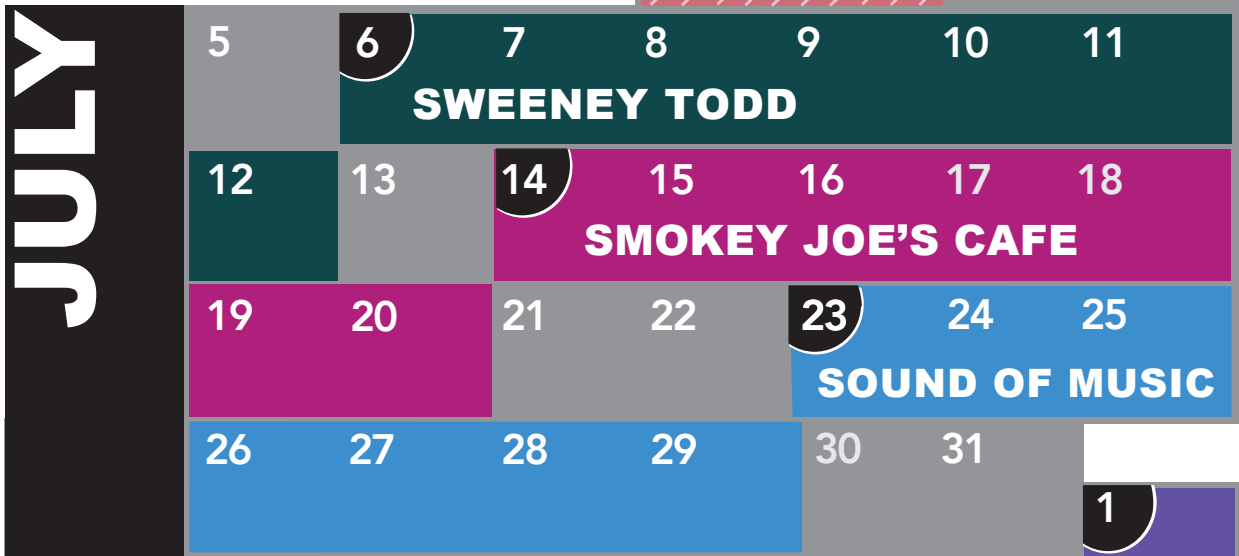

S M T W TH F S

Opening Nights

Non-Subscription Nights